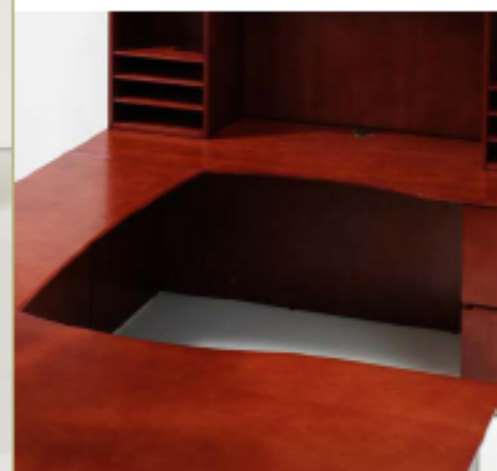

EMX
COLLECTION

EMPACT

FURNITURE DESIGNS WITH VISION

WE DO IT ALL
SUBURBAN OFFICE FURNITURE
PHONE 860 854 6741 FAX 860 854 6745

E M X

COLLECTION

ERGONOMICALLY FRIENDLY CURVED WORKSURFACES, A DISTINCTIVELY DESIGNED KNIFE EDGE, SLEEK COMPONENT DETAILING, AND SELECT CHERRY VENEERS COMBINE TO FORM A CLEAN, VERSATILE, AND AFFORDABLE LINE OF PRIVATE OFFICE FURNISHINGS PACKED FULL WITH SMART DETAILS.

A CURVED, CLEAN KNIFE EDGE DEFINES EMX'S VERSATILE ABSTRACTION. INTENDING THIS COLLECTION TO PARTICIPATE IN ANY OFFICE ENVIRONMENT, THE PERINED DETAIL CONVENES ON THE MESSAGE ORGANIZER, PAPER MANAGEMENT SHELVES, AND EMX'S EXPANDING BOOKCASE SHELVES FOR COMPLETE DESIGN COHERENCY.

EMK DESIGNS FEATRE A UNIQUE WOOD-CRAFTED DESIGN TO ACCOMMODATE THE LATEST TECHNOLOGY WITH STYLISH CONTEMPORARY ERGONOMICAL BENDLY CURVED WORKSURFACES AROUND USER PROMOTING SMOOTH INTERACTION AND UN-INTERRUPTED WORKSTATION FLOW.

SEEK EUROPEAN DESIGNED
CHROME WORKSPACE
CROMETS NEATLY ROUTE
CORDS AWAY FROM DESKTOP.
PEDAL DRAWERS FEATURE
RING-BIND FILEL INTERIOR
FINNED TO MATCH EXTERIOR
CHERRY FINISH AND LETTER OR
LEGAL FILEING CAPABILITY.